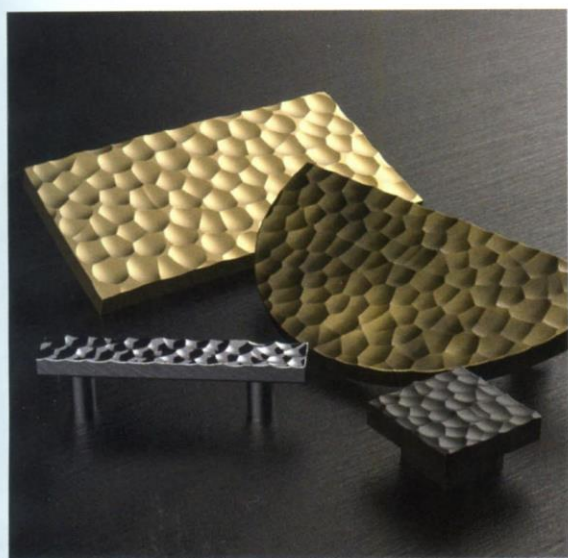

OCTOBER 2018 £4.99

THE WORLD OF INTERIORS

antennae roundup

1 'Sophie' armchair, by Federica Biasi, £4,572, Gallotti & Radice. 2 'Katya' dining table, £21,191, Davidson. 3 'Campiello', by Antonio Citterio, £7,460, Flexform. 4 'Benjamin' handles, by Oliver Knights Architectural Hardware, from £79.20 each, SDS. 5 'Diego' long cabinet, £6,770, Julian Chichester. 6 'Chessleton' double washbasin, £8,340, Drummonds. 7 'Chevallerie' appliqué borders (from left: '58291-05'; '58291-04'), by Timothy Corrigan, £115 per m, Samuel & Sons. 8 'Hackney' side table, by Bert Frank, £3,120, Decca. All prices include VAT. For suppliers' details see Address Book ▷